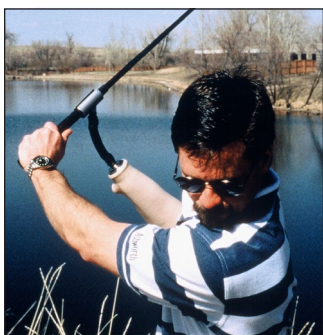

Sports & Recreation

BARRAGE Volley Ball TD

Product Code: BARRAGE

Features:

- Unique design and surfaces to enhance volleyball specific competition.
- Conforms to anatomy and proportions of a human hand with extended fingers.
- Resilient and flexible to mimic various hand actions and "feel".
- Capable of performing setting, bumping, digging and blocking maneuvers.
- No right or left
- Developed over almost a year for design, prototyping and field testing.

"L" Code: L6704

SPECIFICATIONS

Length:	5.1 in. (12.9 cm)
Width:	5.3 in. (13.4 cm)
Thickness:	Varies but ~ .50 in. (1.3 cm)
Material:	Proprietary, high performance, flexible polyurethane
Color:	Black (Other colors may be available custom for a surcharge)
Weight:	8.5 oz (241 gm)

Custom Trans Humeral