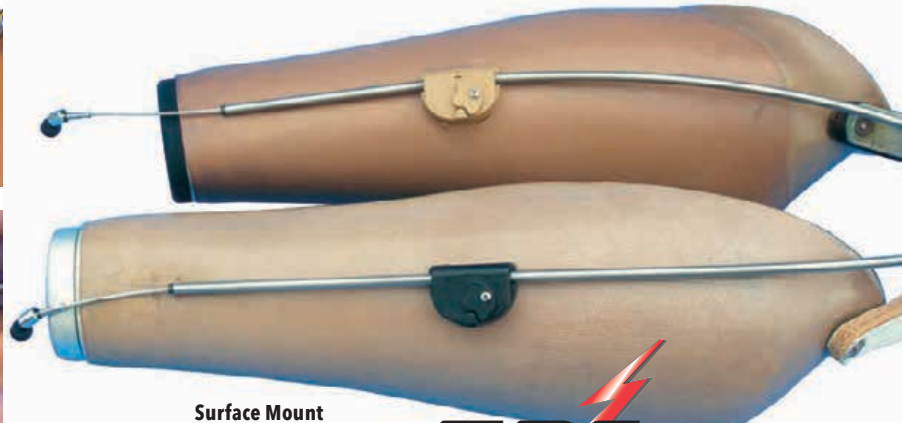

# Adults

Vertical Mount

With Cover Plate

Surface Mount

## Sure-Lok Cable Lock Control Systems Surface Mount & Vertical Models